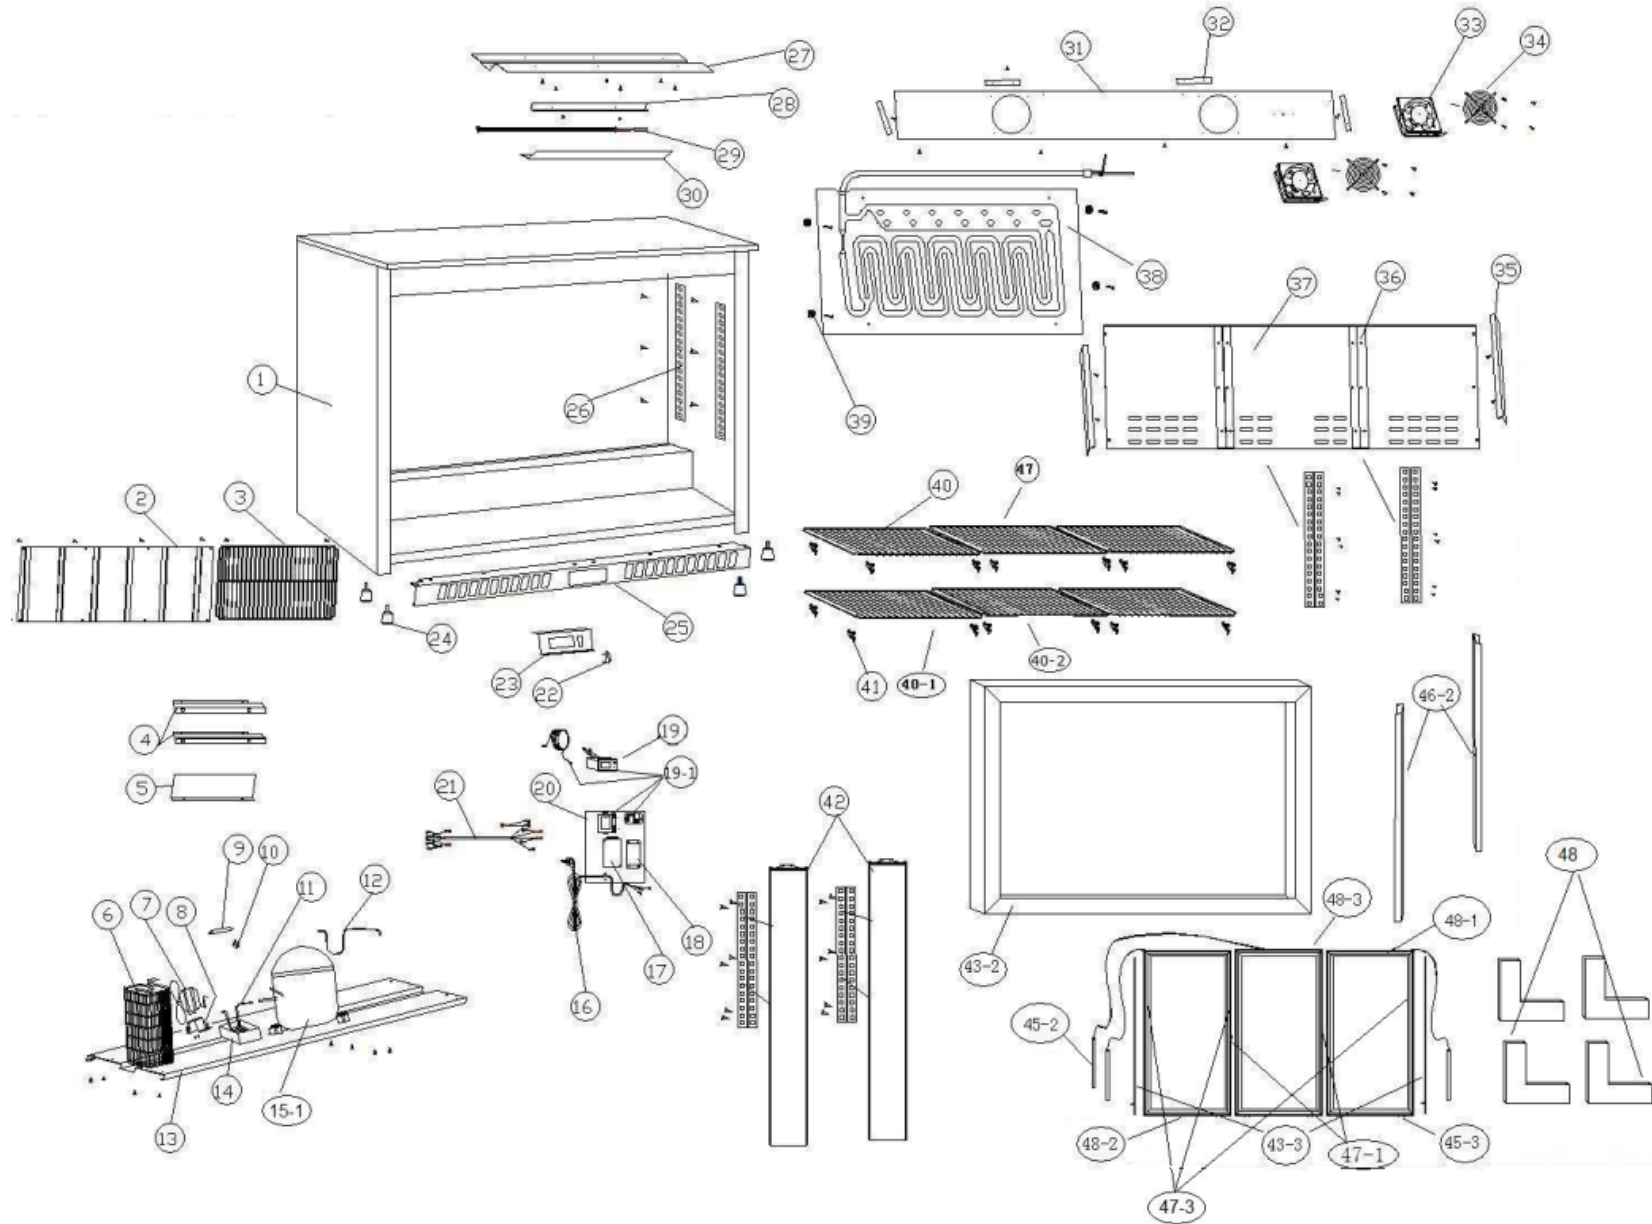

For machines with - new sliding door

[Click](#)

From PO5010368 onwards

For machines with – old sliding door

[Click](#)

Up to PO5010368

Machine	Explode	Code	Description
Polar Back Bar Cooler with Sliding Doors in Black 330Ltr	1		Body
Polar Back Bar Cooler with Sliding Doors in Black 330Ltr	2		Rear Panel – Compressor Housing
Polar Back Bar Cooler with Sliding Doors in Black 330Ltr	3		Rear Grill – Compressor Housing
Polar Back Bar Cooler with Sliding Doors in Black 330Ltr	4		Front Panel Support Bracket
Polar Back Bar Cooler with Sliding Doors in Black 330Ltr	5		Panel
Polar Back Bar Cooler with Sliding Doors in Black 330Ltr	6		Condenser
Polar Back Bar Cooler with Sliding Doors in Black 330Ltr	7	AF567	Condenser Fan Motor
Polar Back Bar Cooler with Sliding Doors in Black 330Ltr	8		Fan Mounting
Polar Back Bar Cooler with Sliding Doors in Black 330Ltr	9	AF551	Filter Drier
Polar Back Bar Cooler with Sliding Doors in Black 330Ltr	10		Filter Drier Clip
Polar Back Bar Cooler with Sliding Doors in Black 330Ltr	11		Evaporating Tube
Polar Back Bar Cooler with Sliding Doors in Black 330Ltr	12		Pipe
Polar Back Bar Cooler with Sliding Doors in Black 330Ltr	13		Compressor Mounting Plate
Polar Back Bar Cooler with Sliding Doors in Black 330Ltr	14	AF568	Drip Tray
Polar Back Bar Cooler with Sliding Doors in Black 330Ltr	15	AF581	Compressor(R134a)
Polar Back Bar Cooler with Sliding Doors in Black 330Ltr	15-1	AG905	Compressor(R600a)
Polar Back Bar Cooler with Sliding Doors in Black 330Ltr	16		Power Lead & Plug
Polar Back Bar Cooler with Sliding Doors in Black 330Ltr	17		Junction Box
Polar Back Bar Cooler with Sliding Doors in Black 330Ltr	18	AF554	LED Ballast
Polar Back Bar Cooler with Sliding Doors in Black 330Ltr	19	AF555	Digital Controller
Polar Back Bar Cooler with Sliding Doors in Black 330Ltr	19-1	AF549	Complete Controller Set
Polar Back Bar Cooler with Sliding Doors in Black 330Ltr	20		Mounting Plate
Polar Back Bar Cooler with Sliding Doors in Black 330Ltr	21		Wiring Loom
Polar Back Bar Cooler with Sliding Doors in Black 330Ltr	22	AF556	Light Switch
Polar Back Bar Cooler with Sliding Doors in Black 330Ltr	23		Controller Mounting Plate
Polar Back Bar Cooler with Sliding Doors in Black 330Ltr	24	AF557	Adjusting Foot
Polar Back Bar Cooler with Sliding Doors in Black 330Ltr	25	AF578	Front Panel
Polar Back Bar Cooler with Sliding Doors in Black 330Ltr	26		Shelf Rail
Polar Back Bar Cooler with Sliding Doors in Black 330Ltr	27		LED Mounting Plate
Polar Back Bar Cooler with Sliding Doors in Black 330Ltr	28		LED Cover Mounting Plate
Polar Back Bar Cooler with Sliding Doors in Black 330Ltr	29	AF580	LED Light
Polar Back Bar Cooler with Sliding Doors in Black 330Ltr	30		LED Cover
Polar Back Bar Cooler with Sliding Doors in Black 330Ltr	31		Fan Support
Polar Back Bar Cooler with Sliding Doors in Black 330Ltr	32		Bracket
Polar Back Bar Cooler with Sliding Doors in Black 330Ltr	33	AF561	Evaporator Fan
Polar Back Bar Cooler with Sliding Doors in Black 330Ltr	34		Fan Grill
Polar Back Bar Cooler with Sliding Doors in Black 330Ltr	35		Evaporator Panel Support Bracket
Polar Back Bar Cooler with Sliding Doors in Black 330Ltr	36		Evaporator Panel Support
Polar Back Bar Cooler with Sliding Doors in Black 330Ltr	37		Rear Panel
Polar Back Bar Cooler with Sliding Doors in Black 330Ltr	38		Evaporator
Polar Back Bar Cooler with Sliding Doors in Black 330Ltr	39		Fixings
Polar Back Bar Cooler with Sliding Doors in Black 330Ltr	40	AG090	Shelf
Polar Back Bar Cooler with Sliding Doors in Black 330Ltr	40-1	AF401	Wine Shelf right/ left
Polar Back Bar Cooler with Sliding Doors in Black 330Ltr	40-2	AF402	Wine Shelf - Middle
Polar Back Bar Cooler with Sliding Doors in Black 330Ltr	41	AF562	Shelf Clip